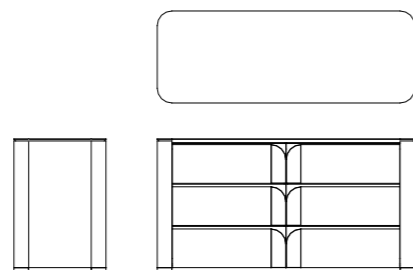

- American Oak
  FSC certified
- Marble
- Copper Laminated mirror

options

- > MARBLE TOP
- 1 Nero Marquina ($$)
- 2 Calacatta ($$)
- 3 Volakas - As shown ($)