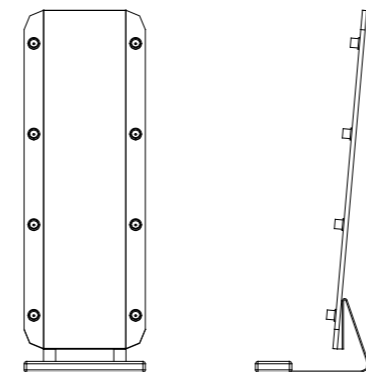

-  WHITE OAK
-  BLACK STEEL
-  MDF

SIZE:

(closed): 140x41x40cm
(open): 235x41x40cm

MATERIALS:

-  MDF
-  MARBLE
-  MIRROR
-  BLACK STEEL

- MDF painted
- Mirror
- Marble
- Powder coated steel legs

- American Oak FSC certified
- MDF + Solids painted
- Powder coated steel legs