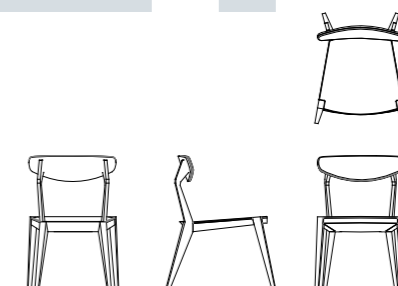

- American Walnut
FSC certified
- Upholstery

options

- > UPHOLSTERY
- 1 Fabric - Grey
- 2 Fabric - Taupe
- 3 Nubuck leather - Taupe

*Other upholstery options are available on request, with MOQ of 50pcs