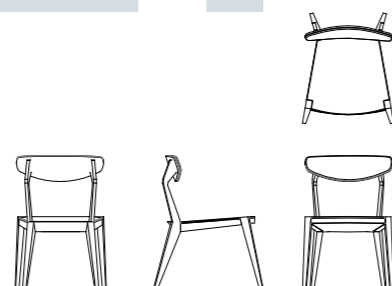

- American Oak
FSC certified
- Upholstery

options

- > UPHOLSTERY
- 1 Fabric - Grey
- 2 Fabric - Taupe
- 3 Nubuck leather - Taupe

*Other upholstery options are available on request, with MOQ of 50pcs