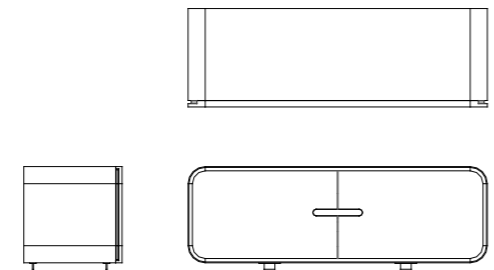

- MDF painted
- Mirror
- Marble
- Powder coated steel legs

- American Oak FSC certified
- MDF + Solids painted
- Powder coated steel legs

options