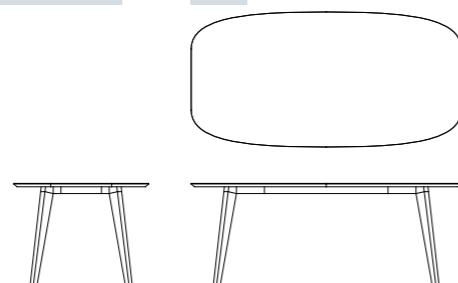

ANNABELLE

- dining -

MATERIALS:

Dining table

/Oak
/MDF

MDF TOP OPTIONS:

SIZE:

- Size1: 170x100x75cm
- Size2: 180x100x75cm
- Size3: 200x100x75cm
- Size4: 220x110x75cm
- Size5: 240x110x75cm

MATERIALS:

Dining table

/Walnut
/MDF

MDF TOP OPTIONS:

SIZE:

- Size1: 170x100x75cm
- Size2: 180x100x75cm
- Size3: 200x100x75cm
- Size4: 220x110x75cm
- Size5: 240x110x75cm

- American Oak
- FSC certified
- MDF painted

options

- > MDF TOP
- 1 Flat Grey - As shown ($)
- 2 Polished concrete ($$)

- American Walnut
- FSC certified
- MDF painted

options

- > MDF TOP
- 1 Flat Grey - As shown ($)
- 2 Polished concrete ($$)