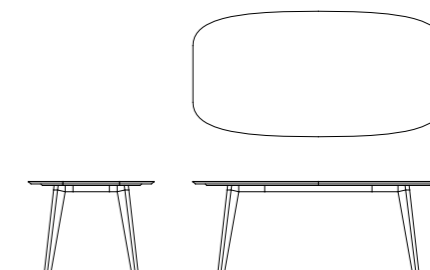

- American Walnut
FSC certified
- Marble

options

- > MARBLE TOP
- 1 Volakas - as shown ($)
- 2 Nero Marquina ($$)
- 3 Calacatta ($$$)