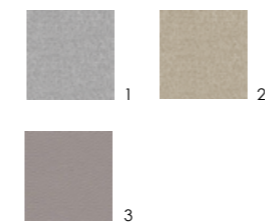

UPHOLSTERY OPTIONS (standard):

SIZE:

56x67x82cm