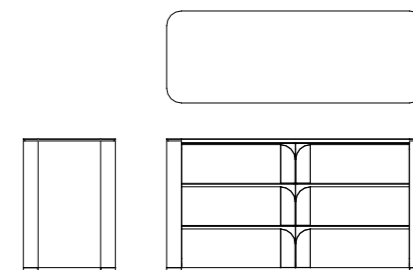

MDF TOP OPTIONS:

-  1
-  2
-  3

SIZE:

140x50x70cm

- American Oak
FSC certified
- MDF painted
- Copper Laminated mirror

options

- > MDF TOP
- 1 Satin Copper - As shown (\$)
- 2 Polished concrete (\$\$)
- 3 Bronze Metallic Paint (\$\$)