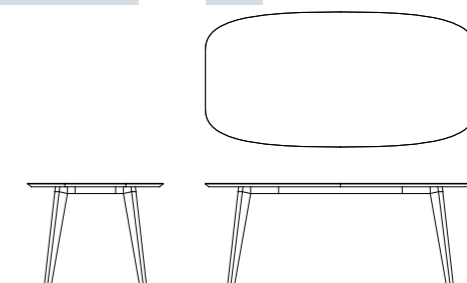

- Size1: 170x100x75cm
- Size2: 180x100x75cm
- Size3: 200x100x75cm
- Size4: 220x110x75cm
- Size5: 240x110x75cm

MATERIALS:

Dining table

/Walnut
/MDF

MDF TOP OPTIONS:

SIZE:

- Size1: 170x100x75cm
- Size2: 180x100x75cm
- Size3: 200x100x75cm
- Size4: 220x110x75cm
- Size5: 240x110x75cm

ANNABELLE

- dining -

MATERIALS:

MARBLE TOP OPTIONS:

SIZE:

- Size1: 170x100x75cm
- Size2: 180x100x75cm
- Size3: 200x100x75cm
- Size4: 220x110x75cm

Dining table

/Oak
/Marble