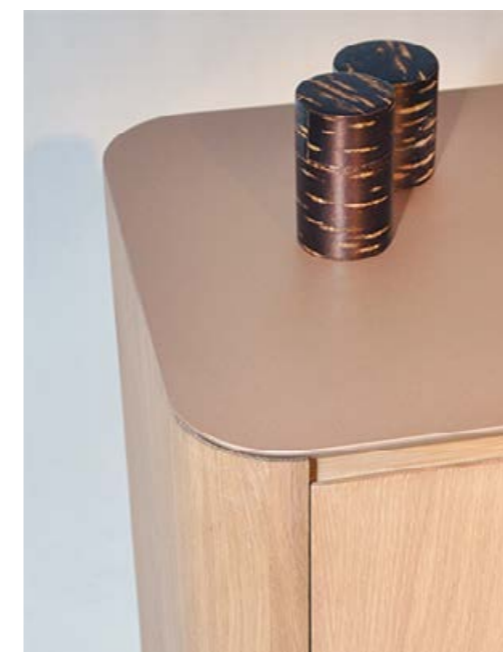

SIZE:

140x50x70cm

- American Oak
  FSC certified
- MDF painted
- Copper Laminated mirror

options

- > MDF TOP
- 1 Satin Copper - As shown ($)
- 2 Polished concrete ($$)
- 3 Bronze Metallic Paint ($$)